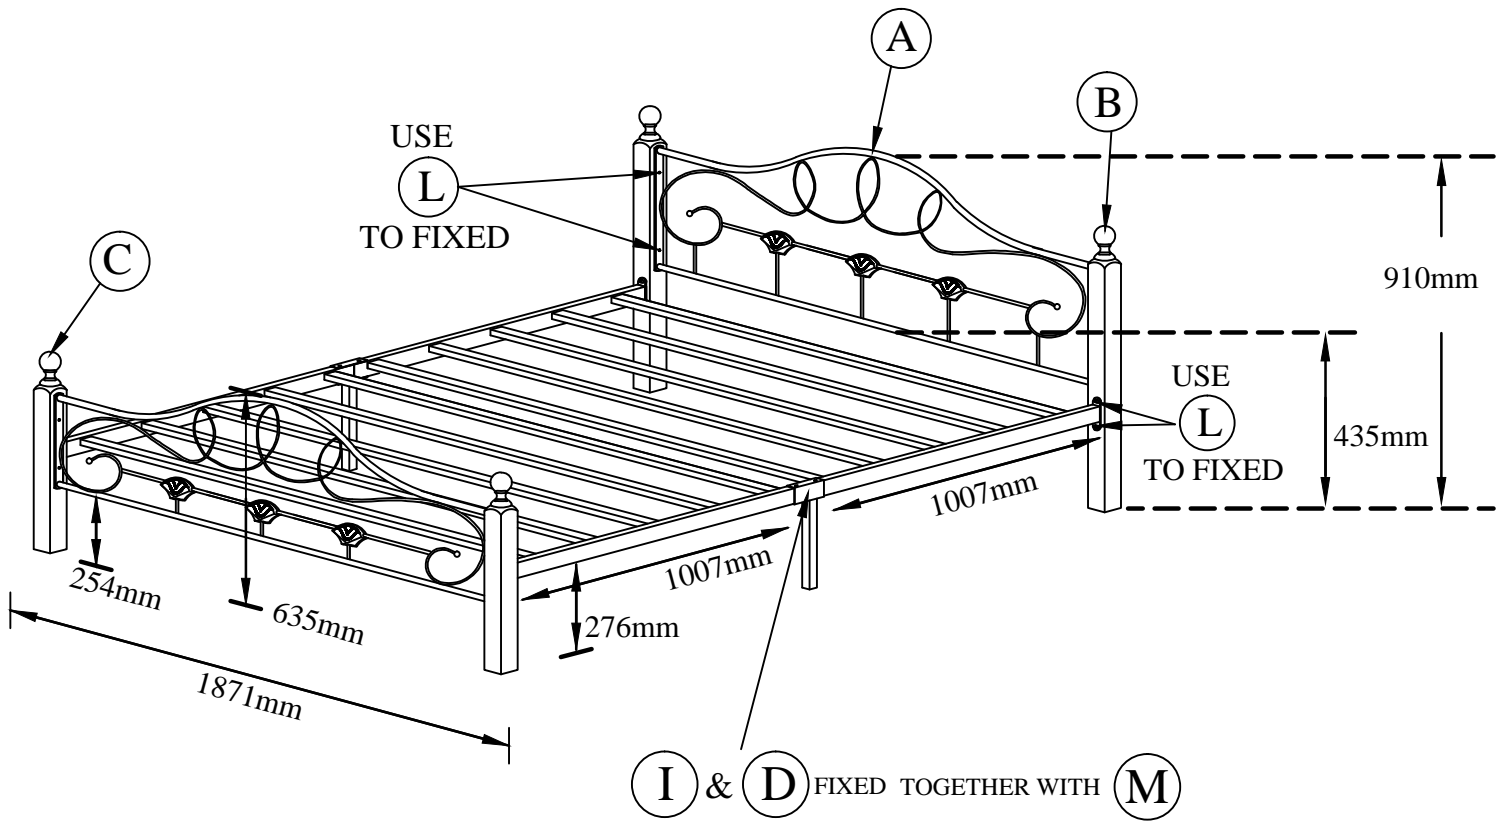

AT 022 KING BED

PART LIST

<p>A. Headboard (1pc) &amp; Footboard (1pc)</p>	<p>B. Woodpost "H" (2pcs)</p>	<p>C. Woodpost "L" (2pcs)</p>	<p>D. Right Metal Slat (1pc) &amp; Left Metal Slat (1pc)</p> <p>I. Side Rail Legs (2pcs)</p>
---	-------------------------------	-------------------------------	--

HARDWARE LIST

K1.		L Allen Key M4		1 pc
K2.		L Allen Key M5		1 pc
L.		M6 x 25mm Bolt	Head&Back Board & Siderail	16 pcs
M.		M8 x 70mm Bolt With Nut	Metal Slat	4 pcs
O.		Wood Deco	Head&Back Board	6 pcs