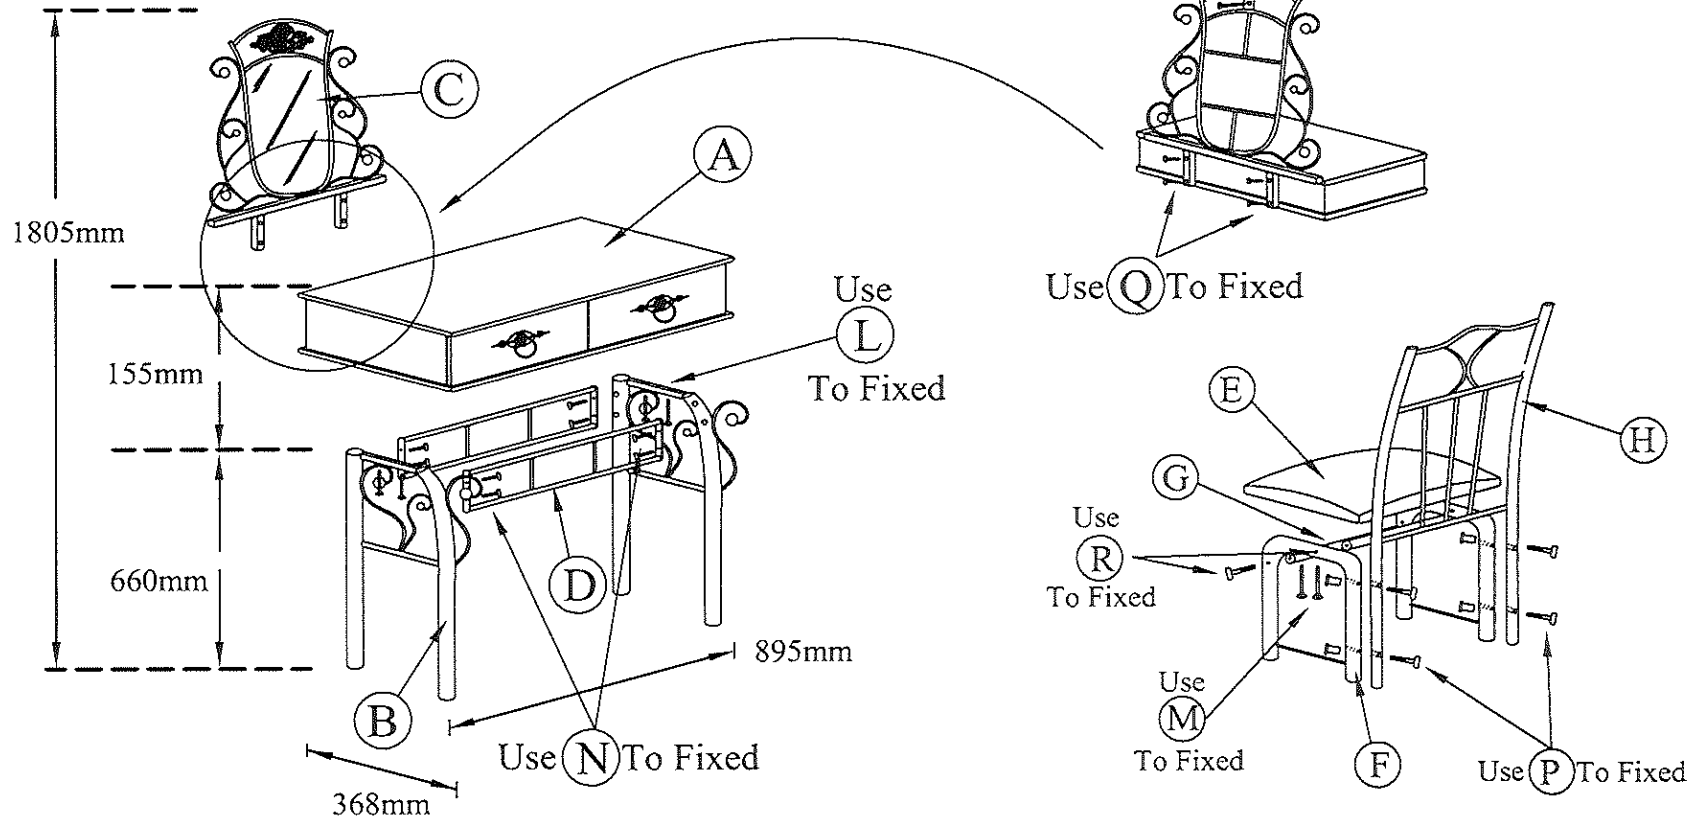

ASSEMBLY INSTRUCTION

CANZONA Dresser & Stool

HARDWARE LIST			
K.		L Allen Key M4	1 pc
L.		M4 x 32mm Screw	4 pcs
M.		M4 x 38mm Screw	4 pcs
N.		M3.5 x 12mm Screw	2 pcs
O.		M6 x 20mm Bolt	8 pcs
P.		M6 x 45mm Bolt With Nut	4 pcs
Q.		M6 x 40mm Bolt	4 pcs
R.		M6 x 50mm Bolt	4 pcs
S.		Hander With Screw	2 pcs

PART LIST				
A. Drawer (1pc) 	B. Long Side Leg (2pcs) 	C. Mirror Frame(1pc) 	E. Chusion (1pc) 	G. Front Support Frame (2 pcs)
D. Support Frame (2pcs) 	I. Wood Deco (1pc) 	F. Side Chair (2 pcs) 	H. Back Chair (1pc) 	